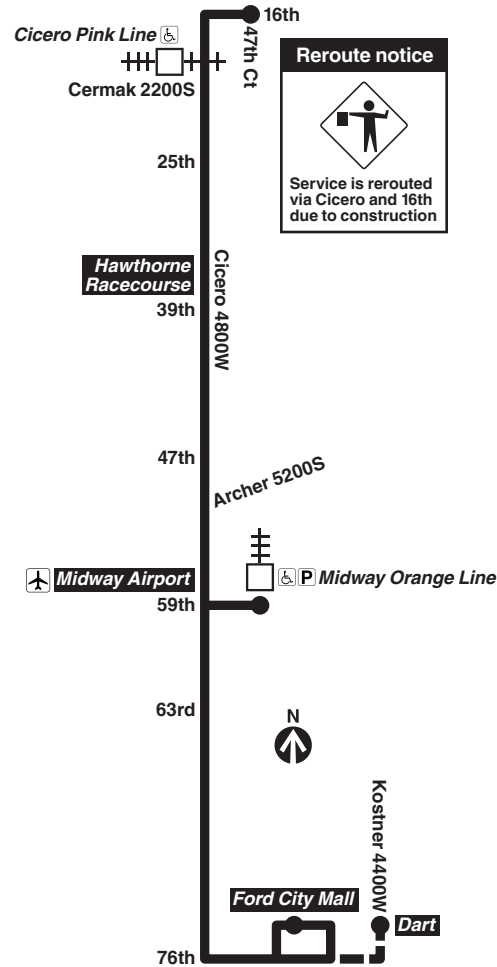

Federal law requires priority seating be designated for seniors and people with disabilities. **Please stand up** and yield these seats when needed for qualifying riders or when asked.

Schedules and other info in this timetable are subject to change. CTA does not assume responsibility for errors in timetables nor for inconvenience or damage resulting from delays.

Pay close attention to destination signs and announcements when boarding: added service may sometimes be provided over portions of this or any bus route and some trips can end before the furthest terminal on a line depending on service needs or time of day.

Bicycle racks are installed on the front of all CTA buses and are allowed on CTA trains during certain hours. See our Bike & Ride brochure or webpage for help on how to use racks and more.

Know before you go: Get alerts from us by text or e-mail about planned service changes every week or instant alerts for unplanned reroutes and disruptions. Sign up for CTA Updates today at transitchicago.com/updates.

For more travel information, use the Ventra app or call the RTA Travel Information Center at 312-836-7000. *Para obtener mayor información, en Español, llame al Centro de Información a 312-836-7000.*

Chicago Transit Authority

54B South Cicero

Effective Aug. 25, 2024

All CTA buses are accessible

transitchicago.com/bus/54B

Monday thru Friday

#54B South Cicero

Northbound

LV Dart	LV Ford City	Midway Orange Line stn	Cicero/Archer	Cicero/Cermak	AR Cermak/Kenton
----	5:09a	5:18a	5:23a	5:37a	5:39a
----	5:30	5:39	5:44	5:58	6:00
5:49a	5:51	6:02	6:08	6:25	6:27
6:10	6:12	6:24	6:31	6:50	6:52
6:31	6:33	6:45	6:52	7:11	7:13
6:51	6:53	7:05	7:12	7:31	7:33
7:10	7:12	7:24	7:31	7:50	7:52
7:28	7:30	7:42	7:49	8:08	8:10
----	7:47	7:59	8:06	8:25	8:27
----	8:04	8:16	8:23	8:42	8:44
----	8:21	8:33	8:40	8:59	9:01
----	8:38	8:49	8:56	9:14	9:16
----	8:56	9:06	9:12	9:30	9:32
----	9:14	9:24	9:30	9:47	9:49
----	9:34	9:44	9:50	10:07	10:09
----	9:54	10:04	10:10	10:27	10:29
----	10:14	10:24	10:30	10:47	10:49
----	10:35	10:45	10:51	11:08	11:10
----	10:57	11:07	11:13	11:30	11:32
----	11:19	11:29	11:35	11:52	11:54
----	11:42	11:52	11:58	12:15p	12:17p
----	12:05p	12:15p	12:21p	12:38	12:40
----	12:27	12:37	12:43	1:00	1:02
----	12:49	1:00	1:06	1:25	1:27
----	1:11	1:23	1:29	1:49	1:51
----	1:33	1:45	1:51	2:11	2:13
----	1:55	2:07	2:13	2:33	2:35
----	2:16	2:28	2:34	2:54	2:56
----	2:37	2:49	2:55	3:15	3:17
----	2:57	3:09	3:15	3:35	3:37
----	3:16	3:28	3:34	3:55	3:57
----	3:35	3:48	3:54	4:16	4:18
----	3:49W	4:02	----	----	----
----	3:54	4:07	4:13	4:35	4:37
----	4:13	4:26	4:32	4:54	4:56
----	4:32	4:45	4:51	5:13	5:15
----	4:50	5:03	5:09	5:31	5:33
----	5:07	5:20	5:26	5:48	5:50
----	5:24	5:37	5:43	6:05	6:07
----	5:41	5:53	5:59	6:20	6:22
5:55p	5:57	6:09	6:15	6:33	6:35
6:11	6:13	6:25	6:31	6:49	6:51
6:27	6:29	6:41	6:47	7:05	7:07
6:43	6:45	6:57	7:03	7:21	7:23
7:00	7:02	7:14	7:20	7:38	7:40
7:17	7:19	7:30	7:35	7:52	7:54
----	7:36	7:46	7:51	8:06	8:08
----	7:55	8:05	8:10	8:25	8:27
----	8:15	8:25	8:30	8:45	8:47
----	8:35	8:45	8:50	9:05	9:07
----	8:55	9:05	9:10	9:25	9:27
----	9:15	9:25	9:30	9:45	9:47
----	9:35	9:45	9:50	10:05	10:07
----	9:55	10:05	10:10	10:25	10:27
----	10:15	10:25	10:30	10:44	10:46
----	10:37	10:47	10:52	11:06	11:08
----	10:59	11:09	11:14	11:28	11:30
----	11:21	11:31	11:36	11:50	11:52
----	11:44	11:54	11:59	12:13	12:15

Southbound